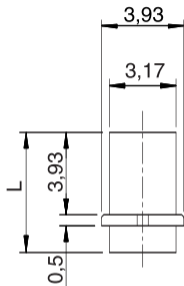

Light Guides for KPAN03X series

Lenses Locking TAB

Dimensions in mm (typical)

Code	Length (L)
KPS170/050	5,08
KSP170/101	10,16
KPS170/152	15,24
KPS170/203	20,32
KPS170/254	25,4
KPS170/304	30,48
KPS170/XXX	Your length