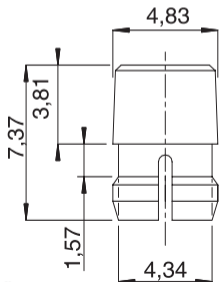

3 mm round Panel Lenses

Dimensions in mm (typical)

Hole panel: 4,30 mm

Panel Thickness: 0,8÷1,6 mm

LEDs: 3 mm standard