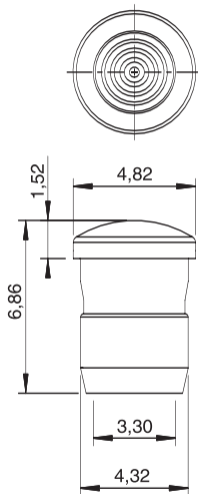

3 mm round Panel Lenses

Dimensions in mm (typical)

Hole panel: 4,40 mm

Panel Thickness: 0,8÷2,3 mm

LEDs: 3 mm standard