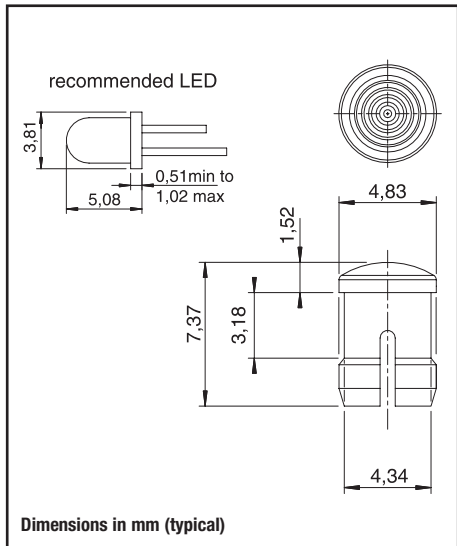

3 mm round Panel Lenses

Code

Color

KPAN031A

Amber Transparent

KPAN031B

Blue Transparent

KPAN031C

Clear Transparent

KPAN031G

Green Transparent

KPAN031R

Red Transparent

KPAN031Y

Yellow Transparent

Hole panel: 4,30 mm

Panel Thickness: 0,8÷6,3 mm

LEDs: 3 mm standard